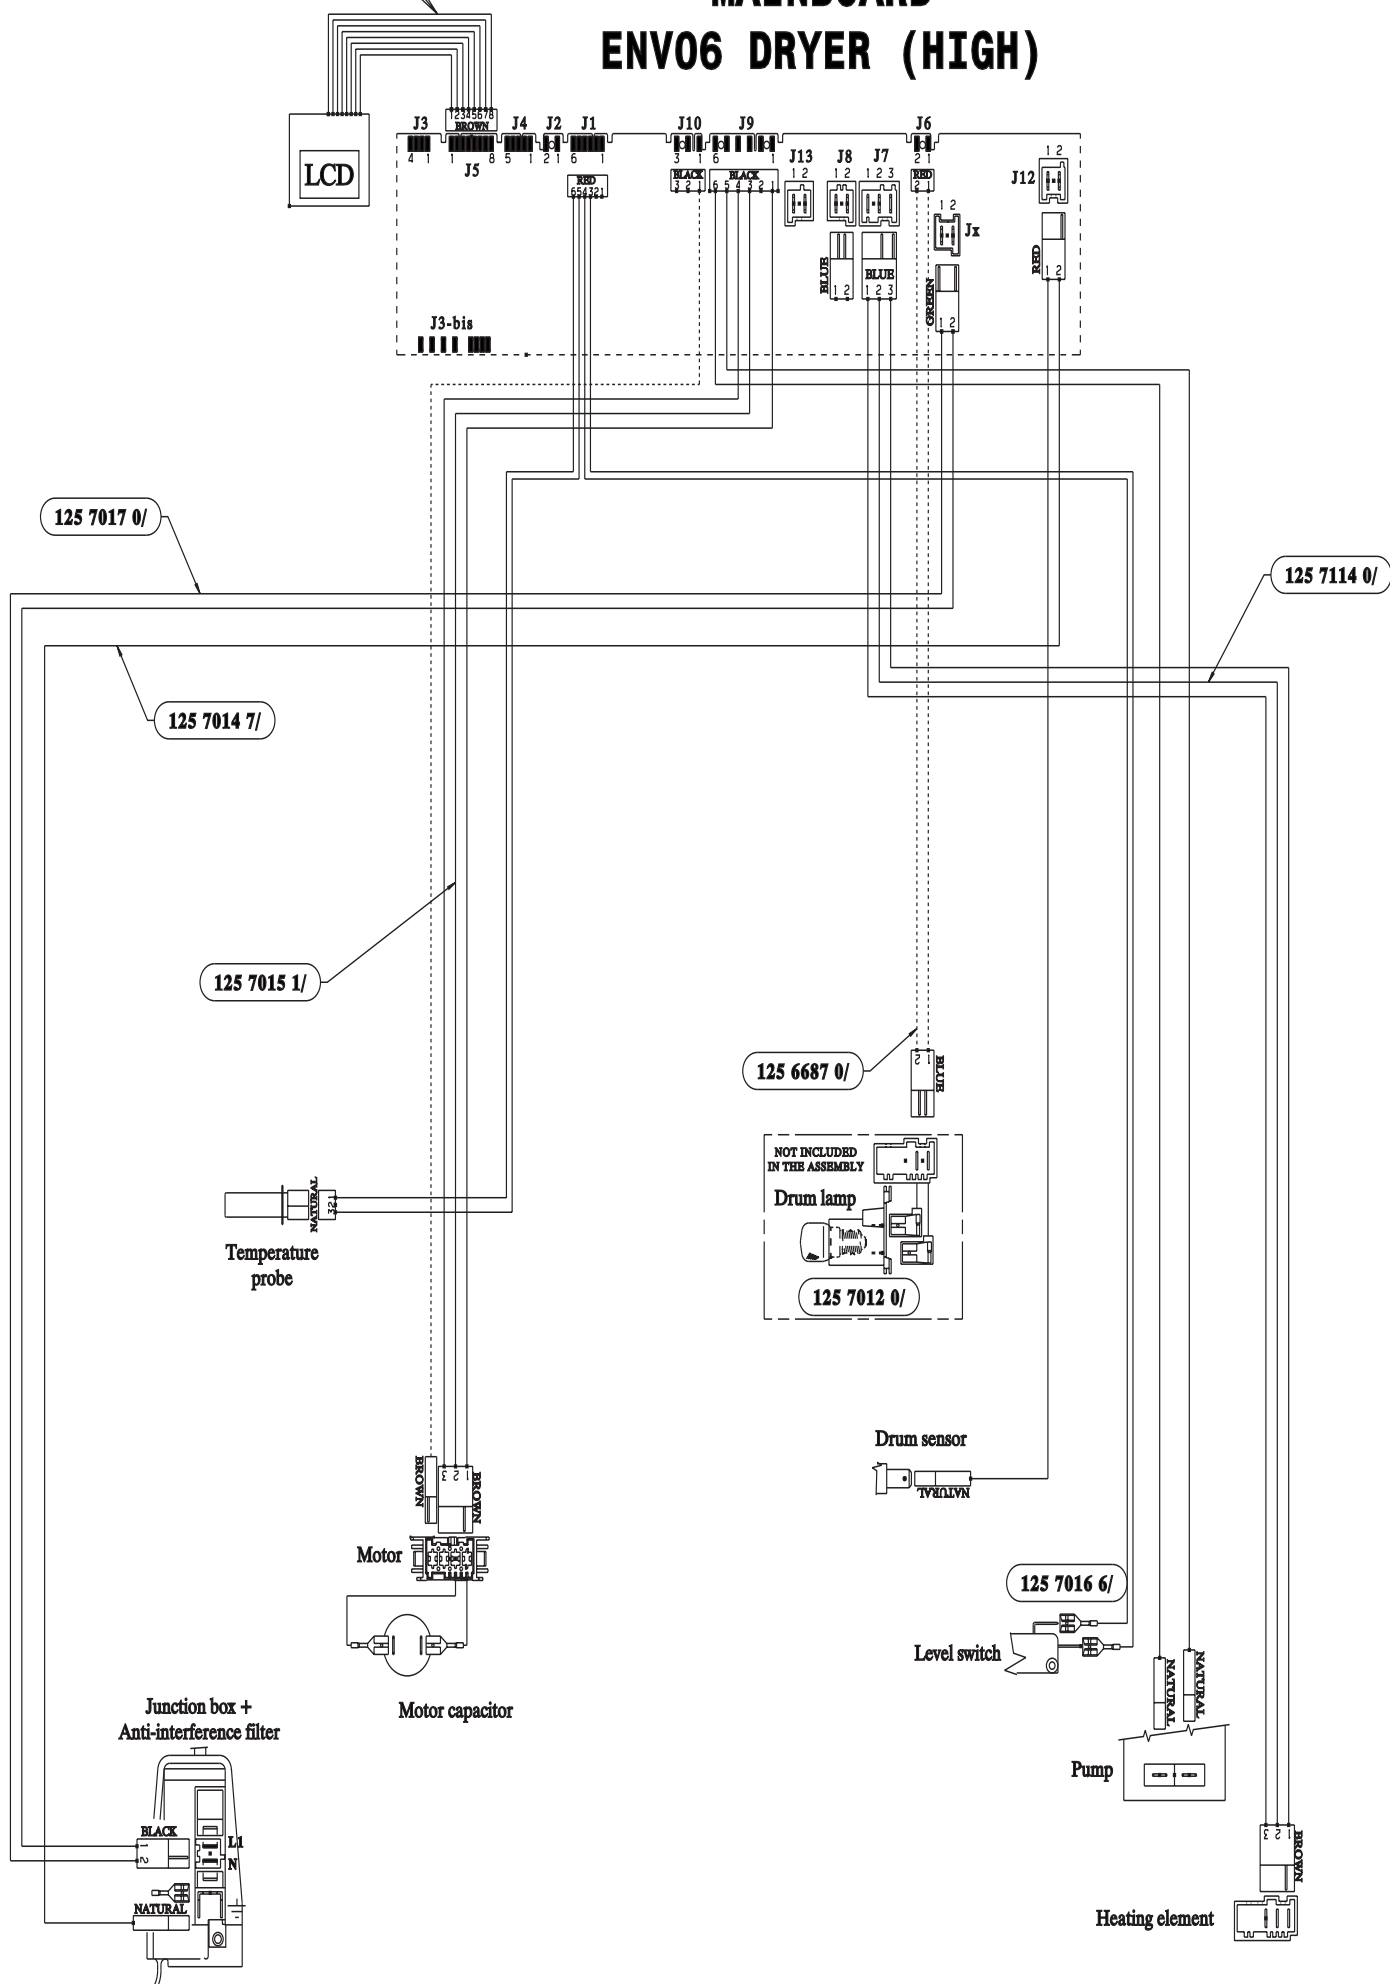

NOT INCLUDED IN THE WIRING HARNESS
ONLY IN VERSION WITH LCD

MAINBOARD ENV06 DRYER (HIGH)

MAIN BOARD